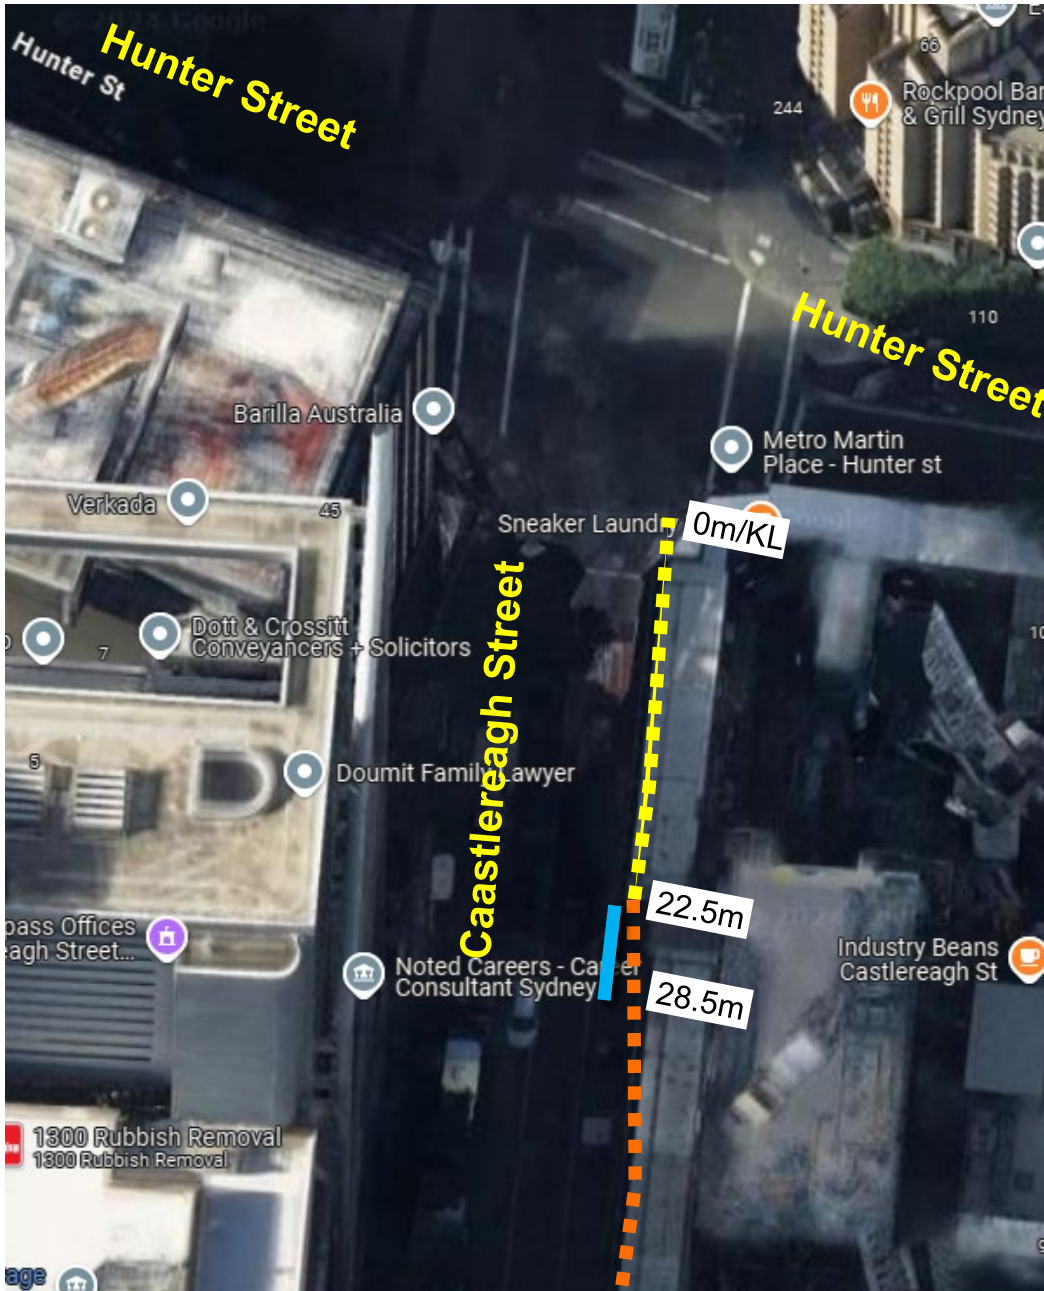

Castlereagh Street (east kerb), immediately south of Hunter Street Proposed street sign-post change

Existing

-  No Stopping
-  • Loading Zone Ticket 6am-6pm M-F 6am-10am Sat
- 4P Ticket 6pm-12am M-F 10am-10pm Sat 8am-10pm Sun & Public Holidays

Proposed

-  TheStreet sign-post change to:
- Loading Zone Ticket 6am-6pm M-F 6am-10am Sat
- 4P Ticket 6pm-10pm M-F 10am-10pm Sat 8am-10pm Sun & Public Holidays
- No Stopping MTS Vehicles Excepted 10pm-6am Everyday